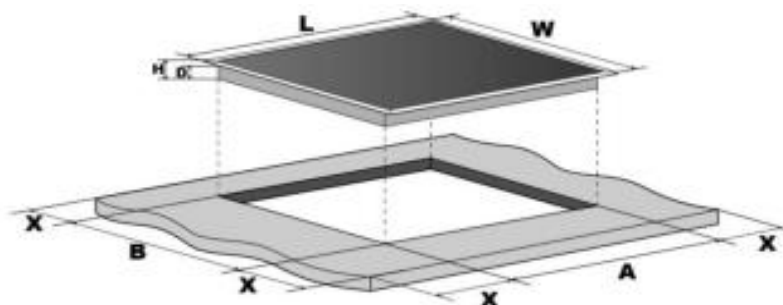

Appliance Data Sheet

| | |
|---|----------------------------|
| Product Type | Electric Hob |
| Product Code | UBIND77F |
|  | Product Description |
| | 77cm Induction Hob |

Features / Specification

| | |
|------------------------|---------------|
| Barcode | 8422248613774 |
| Colour | Black |
| Hob Surface Material | Ceramic Glass |
| No of Cooking Zones | 4 |
| Heat Indicator Light | Yes |
| Timer | Yes |
| Child Safety Lock | Yes |
| Type of Control | Touch Control |
| Number of Power Levels | 9 |
| Keep Warm Function | Yes |
| Boost Function | Yes |

Dimensions & Technical Information

| L(mm) | W(mm) | H(mm) | D(mm) | A(mm) | B(mm) | X(mm) |
|-------|-------|-------|-------|-------|-------|---------|
| 770 | 520 | 60 | 56 | 745 | 495 | 50 mini |

| | |
|---|---------------------------|
| Product Dimensions width x depth x height | 770mm x 520mm x 60mm |
| Packed Dimensions width x depth x height | 830mm x 595mm x 110mm |
| Product Weight (kg) | 14.5 Packed / 12 Unpacked |
| Cut Out Dimension | 745mm x 495mm |
| Max Power (kW) | 7.2 |
| Supply Connection | 32A |